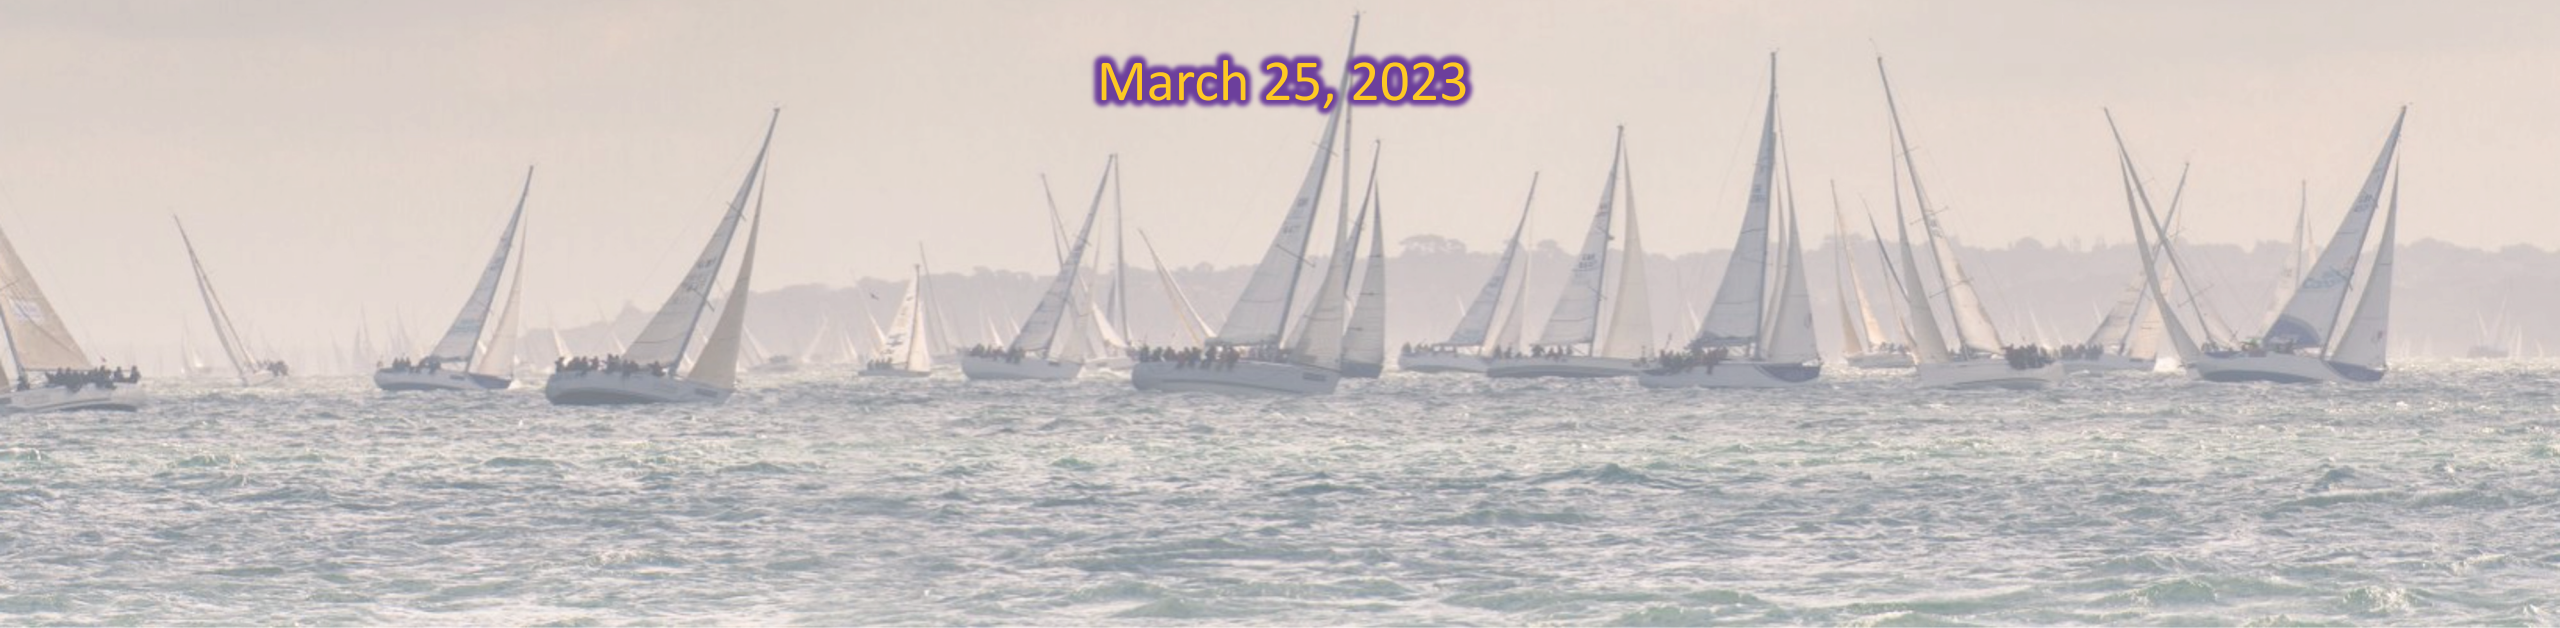

Richard Cobb Ryan Beeson
Worth Carter Alisa Chapman
Lewis Gale Barnanne Creech
John DeFriese AJ Malicdem
DeJuan Lucas Toby Thomas
JR Gorham

*Pirates*TM In Your Town

Pirates Aboard Event

March 25, 2023

- 6 Board members participated in purple and gold tie dye. We advertised the shirt and gift and were approached by students and parents
- Day long presence on campus
- Showed off the Pirate/southern hospitality
- Ate lunch in the dining halls

Wish You Were Here

EAST
CAROLINA

The letters of 'EAST CAROLINA' are large, 3D, and filled with various images from East Carolina University. 'E' shows a student in a purple graduation cap and gown. 'A' shows a brick building. 'S' shows a smiling woman in a black shirt. 'T' shows a brick building with a clock tower. 'C' shows a brick building. 'A' shows two students sitting on a bench. 'R' shows two students studying at a desk. 'O' shows a brick building with a clock tower. 'I' shows a woman in a white lab coat and blue gloves. 'N' shows a man with a beard and sunglasses. 'A' shows a campus scene with a fountain.